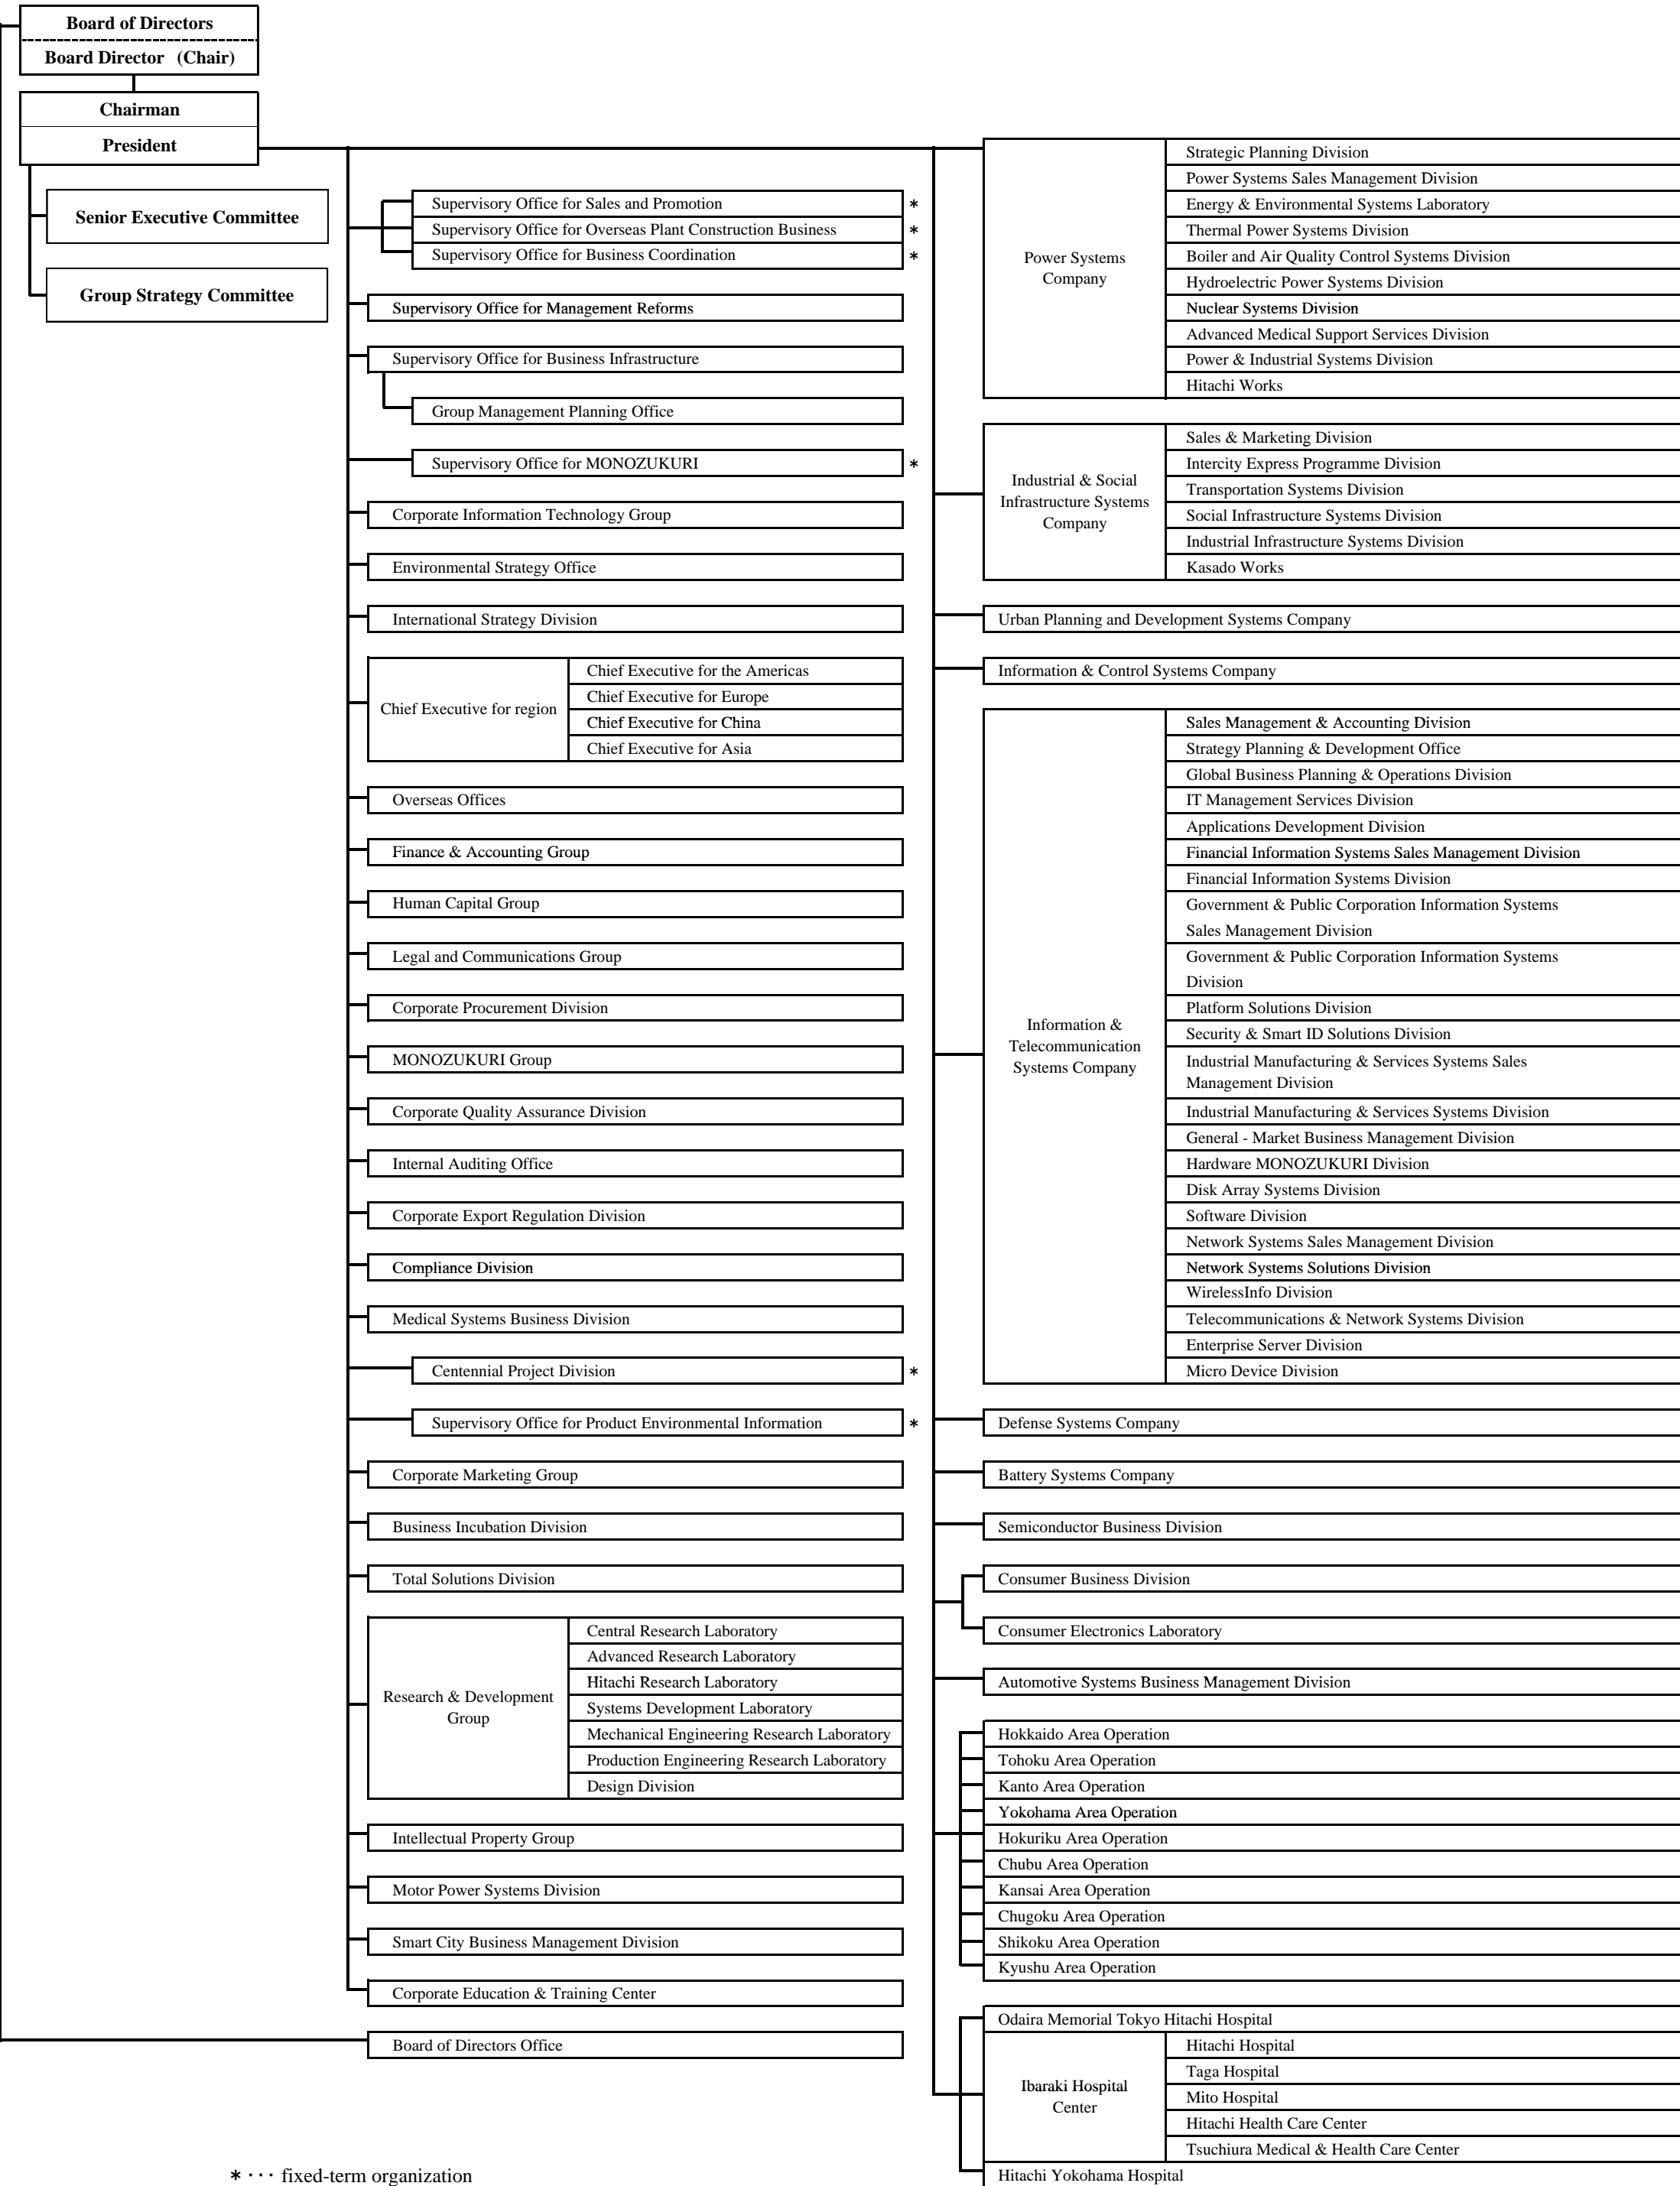

Organization chart of Hitachi,Ltd.
(As of April 1,2010)

* ... fixed-term organization