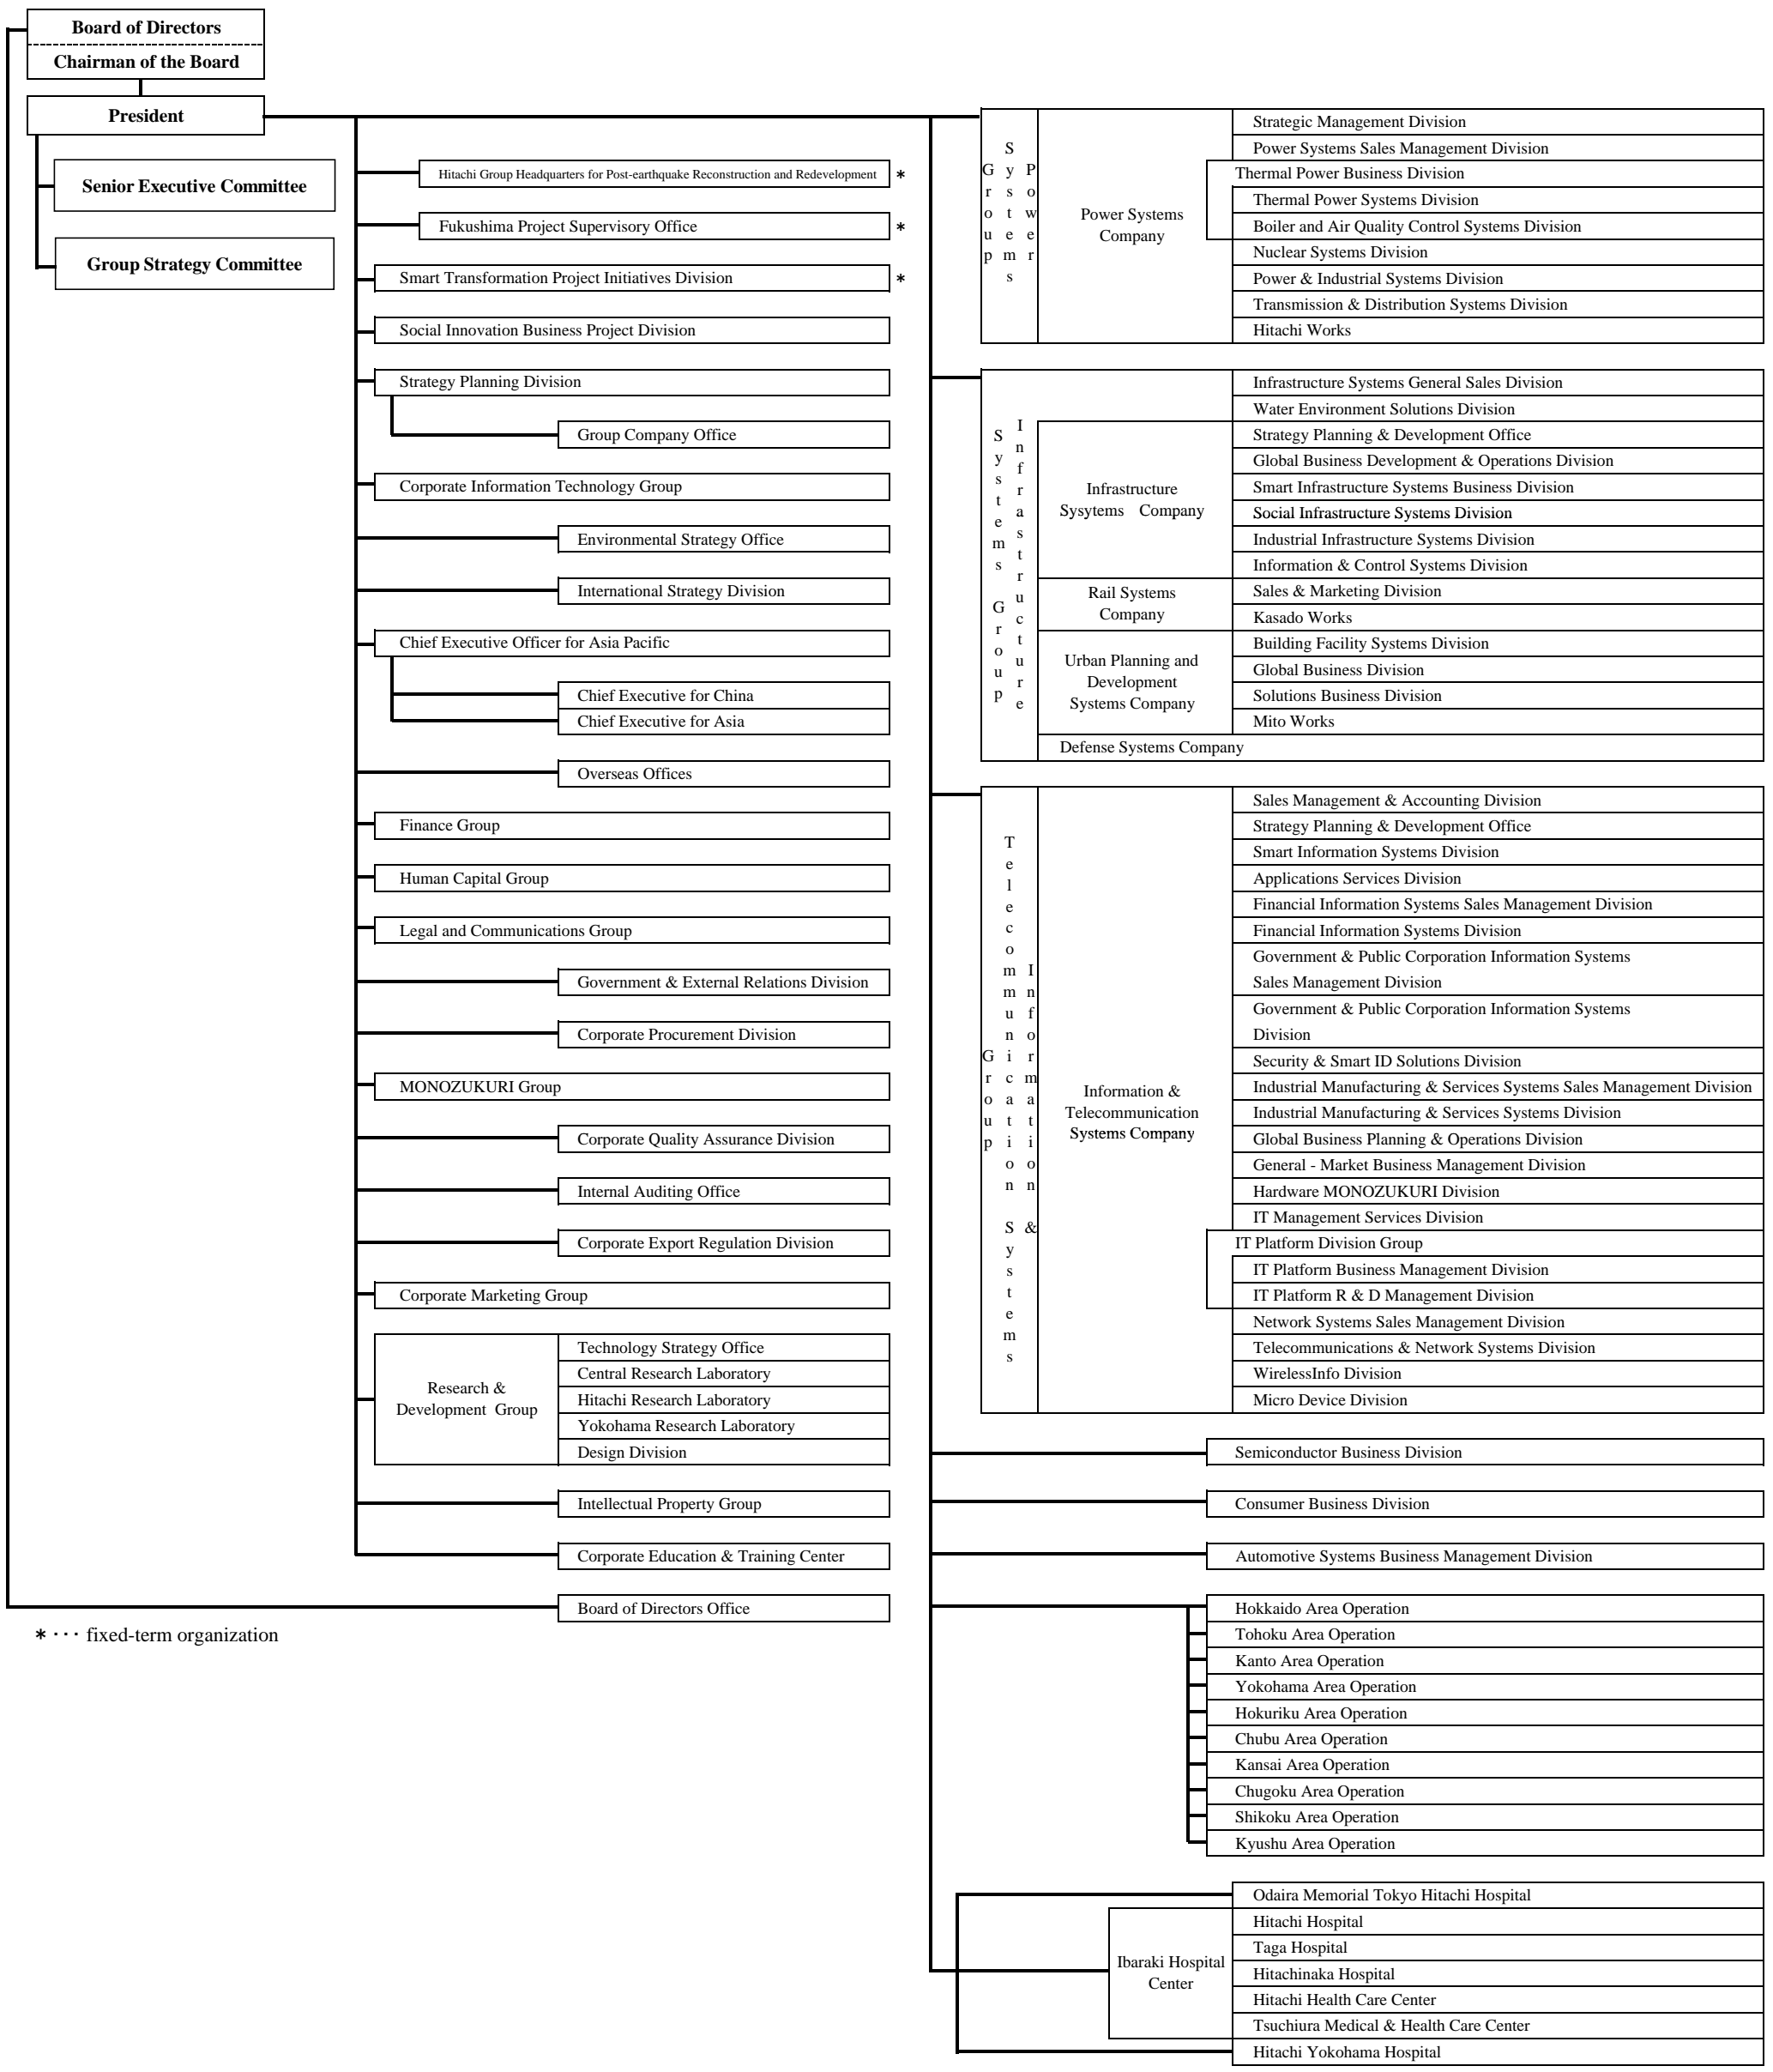

Organization chart of Hitachi,Ltd.
(As of August 1,2012)

* ... fixed-term organization